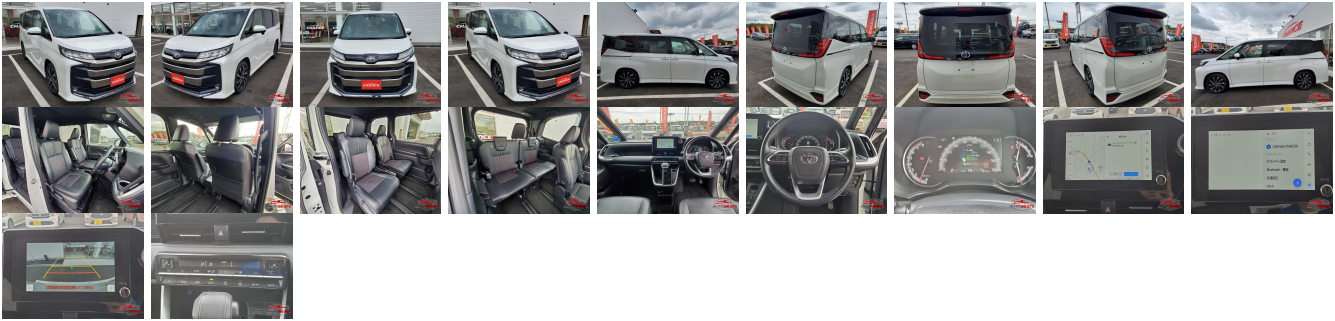

## Vehicle Information

AB-7700366

TOYOTA

First Registration Year: 2022-04  
 Manufacture Year: 2022-04

<b>Model:</b>	NOAH	<b>Chassis No:</b>	MZRA90W-001****	<b>Transmission:</b>	Automatic	<b>Exterior:</b>
<b>Grade:</b>	4	<b>Engine:</b>		<b>Mileage:</b>	39,000	<b>Interior:</b>
<b>Fuel:</b>	Petrol	<b>Seats:</b>	7	<b>Engine Capacity:</b>	2,000	
<b>Drive Train:</b>	2WD			<b>Color:</b>	PEARL WHITE	

## Vehicle Options:

Pwr Steering	Pwr Wind	Pwr Mirrors	Center Lock
Air Cond	Reverse Camera	Pwr Slide Door	Easy Closer
Cruise Control	ABS	Air Bag	Fog Lamps
HID Head Lamps	LED Head Lamps	Spare Key	Remote Key
Push Start	Seat Heater	Pwr Seat	Leather Seat
Floor Mat	Sun Roof	Alloy Wheels	Grill Guard
Rear Wiper	Rear Spoiler	Stereo	Navi/TV
Car CD	Car MD	AUX	Spare Tire
Spare Tire Case	Puncture Repairing Kit	Tool	Jack
Operators Manual	Maint. Record		