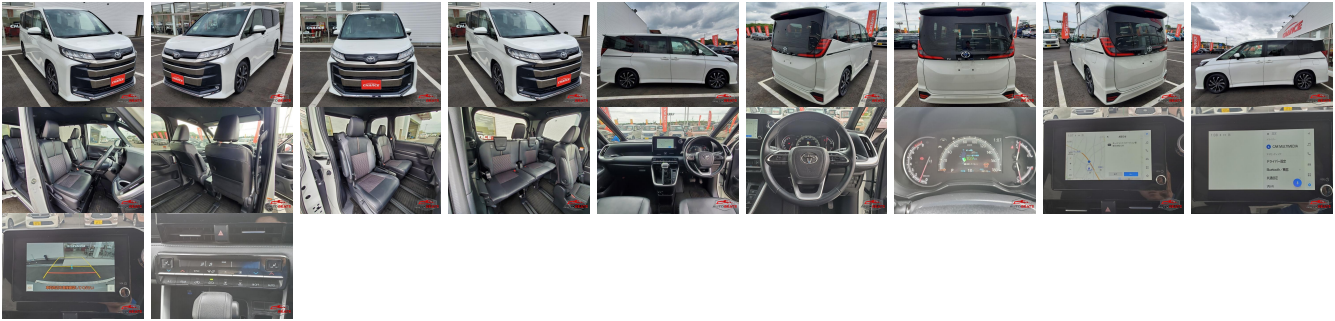

Vehicle Information

AB-7700366

TOYOTA

First Registration Year: 2022-04
 Manufacture Year: 2022-04

Model:	NOAH	Chassis No:	MZRA90W-001****	Transmission:	Automatic	Exterior:
Grade:	4	Engine:		Mileage:	39,000	Interior:
Fuel:	Petrol	Seats:	7	Engine Capacity:	2,000	
Drive Train:	2WD			Color:	PEARL WHITE	

Vehicle Options:

Pwr Steering	Pwr Wind	Pwr Mirrors	Center Lock
Air Cond	Reverse Camera	Pwr Slide Door	Easy Closer
Cruise Control	ABS	Air Bag	Fog Lamps
HID Head Lamps	LED Head Lamps	Spare Key	Remote Key
Push Start	Seat Heater	Pwr Seat	Leather Seat
Floor Mat	Sun Roof	Alloy Wheels	Grill Guard
Rear Wiper	Rear Spoiler	Stereo	Navi/TV
Car CD	Car MD	AUX	Spare Tire
Spare Tire Case	Puncture Repairing Kit	Tool	Jack
Operators Manual	Maint. Record		