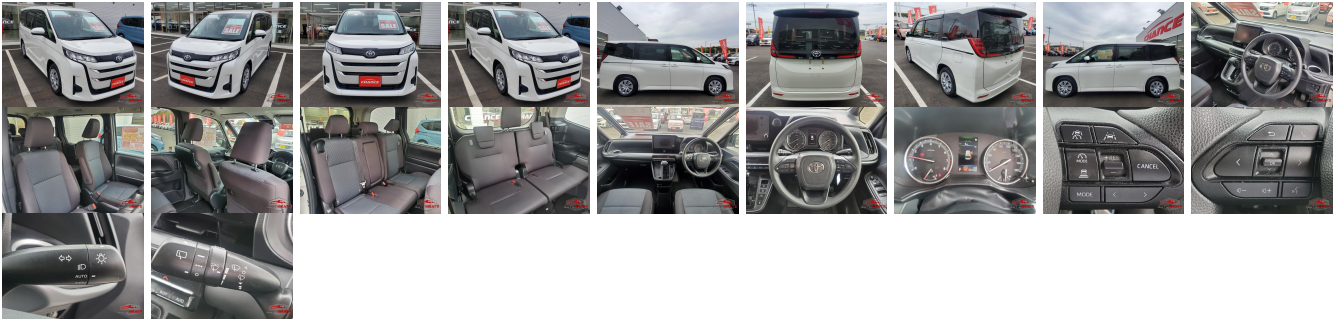

Vehicle Information

AB-7700365

TOYOTA

First Registration Year: 2022-12
 Manufacture Year: 2022-12

Model:	NOAH	Chassis No:	MZRA90W-003****	Transmission:	Automatic	Exterior:
Grade:	4	Engine:		Mileage:	42,200	Interior:
Fuel:	Petrol	Seats:	8	Engine Capacity:	2,000	
Drive Train:	2WD			Color:	PEARL WHITE	

Vehicle Options:

Pwr Steering	Pwr Wind	Pwr Mirrors	Center Lock
Air Cond	Reverse Camera	Pwr Slide Door	Easy Closer
Cruise Control	ABS	Air Bag	Fog Lamps
HID Head Lamps	LED Head Lamps	Spare Key	Remote Key
Push Start	Seat Heater	Pwr Seat	Leather Seat
Floor Mat	Sun Roof	Alloy Wheels	Grill Guard
Rear Wiper	Rear Spoiler	Stereo	Navi/TV
Car CD	Car MD	AUX	Spare Tire
Spare Tire Case	Puncture Repairing Kit	Tool	Jack
Operators Manual	Maint. Record		