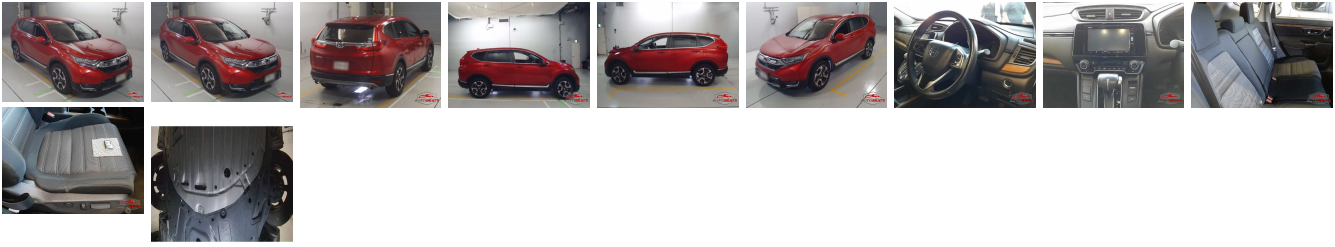

## Vehicle Information

AB-660008

HONDA CR-V

**First Registration Year:** 2018-02  
**Manufacture Year:** 2018-02

<b>Model:</b>	2018	<b>Chassis No:</b>	DBA-RW1	<b>Transmission:</b>	Automatic	<b>Exterior:</b>	-
<b>Grade:</b>	-	<b>Engine:</b>	-	<b>Mileage:</b>	21,000	<b>Interior:</b>	Black
<b>Fuel:</b>	Petrol	<b>Seats:</b>	7	<b>Engine Capacity:</b>	9		
<b>Drive Train:</b>	-			<b>Color:</b>	Red		

## Vehicle Options:

Pwr Steering	Pwr Wind	Pwr Mirrors	Center Lock
Air Cond	Reverse Camera	Pwr Slide Door	Easy Closer
Cruise Control	ABS	Air Bag	Fog Lamps
HID Head Lamps	LED Head Lamps	Spare Key	Remote Key
Push Start	Seat Heater	Pwr Seat	Leather Seat
Floor Mat	Sun Roof	Alloy Wheels	Grill Guard
Rear Wiper	Rear Spoiler	Stereo	Navi/TV
Car CD	Car MD	AUX	Spare Tire
Spare Tire Case	Puncture Repairing Kit	Tool	Jack
Operators Manual	Maint. Record		