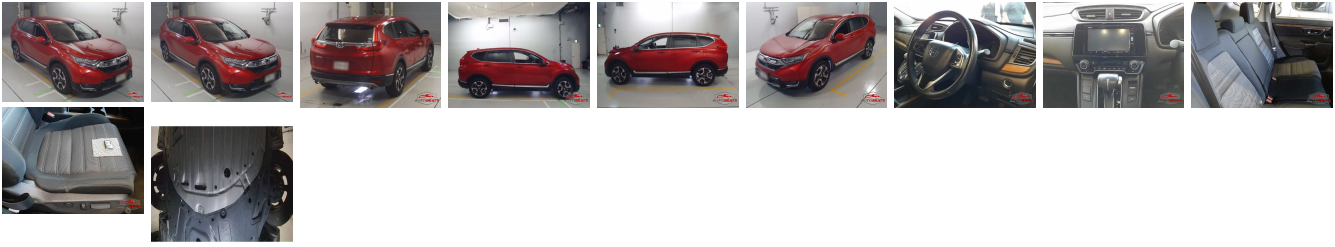

Vehicle Information

AB-660008

HONDA CR-V

First Registration Year: 2018-02
Manufacture Year: 2018-02

Model:	2018	Chassis No:	DBA-RW1	Transmission:	Automatic	Exterior:	-
Grade:	-	Engine:	-	Mileage:	21,000	Interior:	Black
Fuel:	Petrol	Seats:	7	Engine Capacity:	9		
Drive Train:	-			Color:	Red		

Vehicle Options:

Pwr Steering	Pwr Wind	Pwr Mirrors	Center Lock
Air Cond	Reverse Camera	Pwr Slide Door	Easy Closer
Cruise Control	ABS	Air Bag	Fog Lamps
HID Head Lamps	LED Head Lamps	Spare Key	Remote Key
Push Start	Seat Heater	Pwr Seat	Leather Seat
Floor Mat	Sun Roof	Alloy Wheels	Grill Guard
Rear Wiper	Rear Spoiler	Stereo	Navi/TV
Car CD	Car MD	AUX	Spare Tire
Spare Tire Case	Puncture Repairing Kit	Tool	Jack
Operators Manual	Maint. Record		