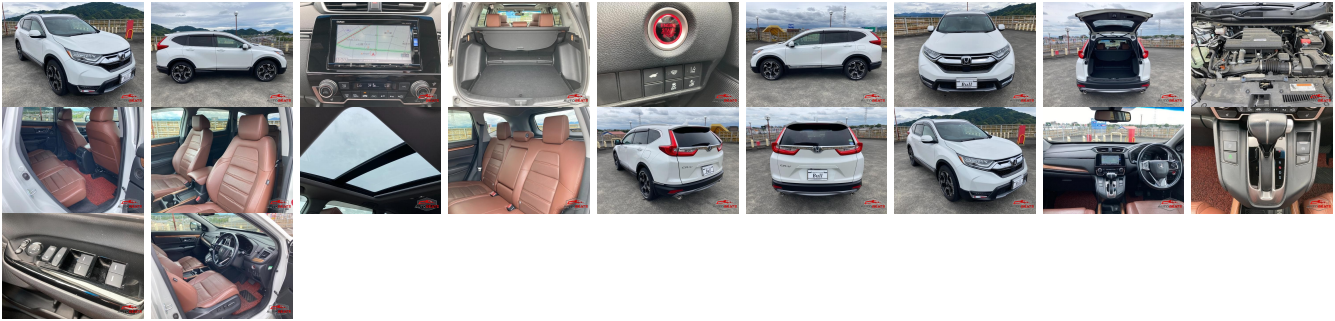

## Vehicle Information

AB-1001

Honda

**First Registration Year:** 2020-06  
**Manufacture Year:** 2020-06

<b>Model:</b>	CR-V	<b>Chassis No:</b>	RW1-100****	<b>Transmission:</b>	Automatic	<b>Exterior:</b>
<b>Grade:</b>	5	<b>Engine:</b>		<b>Mileage:</b>	29,000	<b>Interior:</b>
<b>Fuel:</b>	Petrol	<b>Seats:</b>	5	<b>Engine Capacity:</b>	1,500	
<b>Drive Train:</b>				<b>Color:</b>	Pear White	

## Vehicle Options:

Pwr Steering	Pwr Wind	Pwr Mirrors	Center Lock
Air Cond	Reverse Camera	Pwr Slide Door	Easy Closer
Cruise Control	ABS	Air Bag	Fog Lamps
HID Head Lamps	LED Head Lamps	Spare Key	Remote Key
Push Start	Seat Heater	Pwr Seat	Leather Seat
Floor Mat	Sun Roof	Alloy Wheels	Grill Guard
Rear Wiper	Rear Spoiler	Stereo	Navi/TV
Car CD	Car MD	AUX	Spare Tire
Spare Tire Case	Puncture Repairing Kit	Tool	Jack
Operators Manual	Maint. Record		