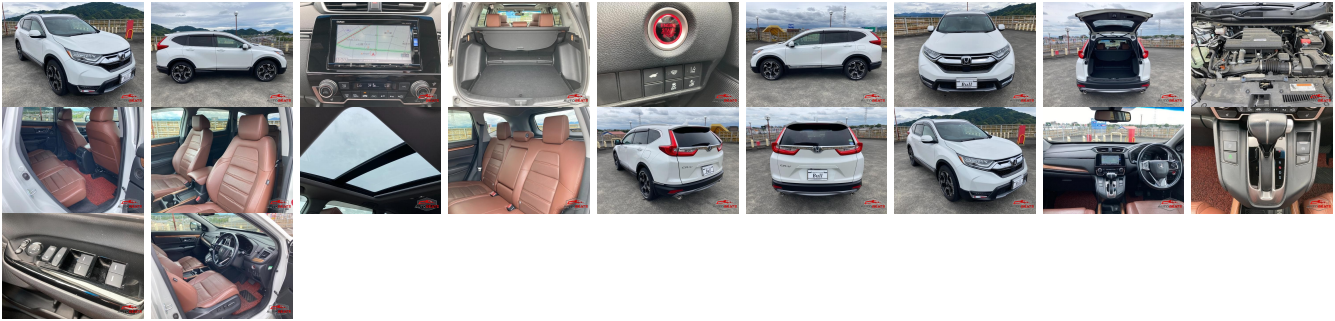

Vehicle Information

AB-1001

Honda

First Registration Year: 2020-06
Manufacture Year: 2020-06

Model:	CR-V	Chassis No:	RW1-100****	Transmission:	Automatic	Exterior:
Grade:	5	Engine:		Mileage:	29,000	Interior:
Fuel:	Petrol	Seats:	5	Engine Capacity:	1,500	
Drive Train:				Color:	Pear White	

Vehicle Options:

Pwr Steering	Pwr Wind	Pwr Mirrors	Center Lock
Air Cond	Reverse Camera	Pwr Slide Door	Easy Closer
Cruise Control	ABS	Air Bag	Fog Lamps
HID Head Lamps	LED Head Lamps	Spare Key	Remote Key
Push Start	Seat Heater	Pwr Seat	Leather Seat
Floor Mat	Sun Roof	Alloy Wheels	Grill Guard
Rear Wiper	Rear Spoiler	Stereo	Navi/TV
Car CD	Car MD	AUX	Spare Tire
Spare Tire Case	Puncture Repairing Kit	Tool	Jack
Operators Manual	Maint. Record		