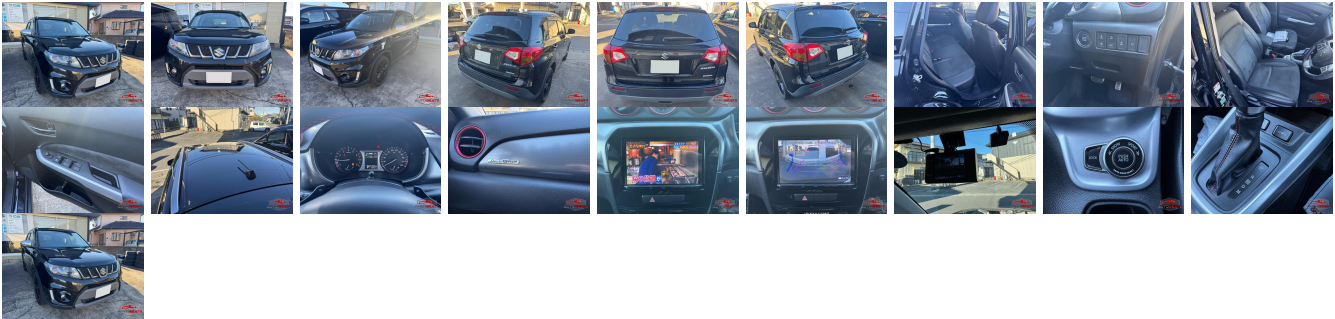

Vehicle Information

AB-7707

Suzuki

First Registration Year: 2017-03
Manufacture Year: 2017-03

Model:	Escudo	Chassis No:	YEA1S-0024****	Transmission:	Automatic	Exterior:
Grade:	4.5	Engine:		Mileage:	50,123	Interior:
Fuel:	Petrol	Seats:	5	Engine Capacity:	1,400	
Drive Train:	4WD			Color:	Black	

Vehicle Options:

Pwr Steering	Pwr Wind	Pwr Mirrors	Center Lock
Air Cond	Reverse Camera	Pwr Slide Door	Easy Closer
Cruise Control	ABS	Air Bag	Fog Lamps
HID Head Lamps	LED Head Lamps	Spare Key	Remote Key
Push Start	Seat Heater	Pwr Seat	Leather Seat
Floor Mat	Sun Roof	Alloy Wheels	Grill Guard
Rear Wiper	Rear Spoiler	Stereo	Navi/TV
Car CD	Car MD	AUX	Spare Tire
Spare Tire Case	Puncture Repairing Kit	Tool	Jack
Operators Manual	Maint. Record		