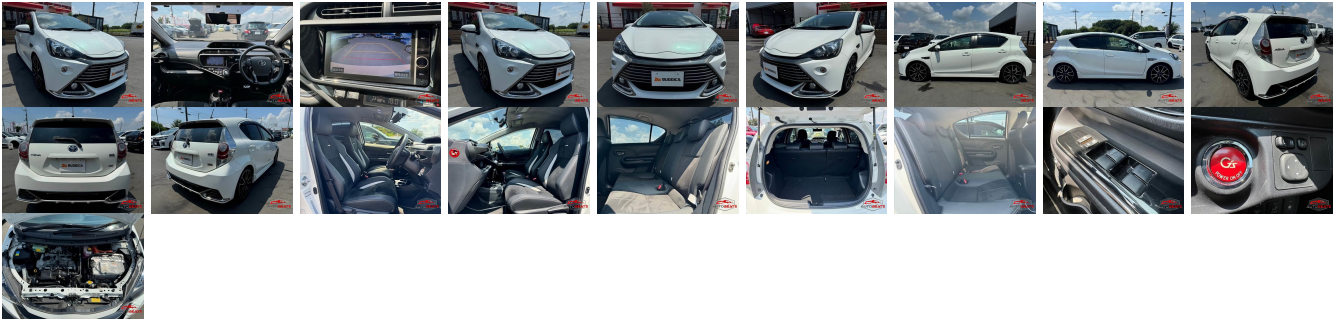

## Vehicle Information

AB-7701000

Toyota

**First Registration Year:** 2010-06  
**Manufacture Year:** 2010-06

**Model:** Aqua      **Chassis No:** NHP10-236\*\*\*\*      **Transmission:** Automatic      **Exterior:**  
**Grade:** 4.5      **Engine:**      **Mileage:** 67,422      **Interior:**  
**Fuel:** Hybrid      **Seats:** 5      **Engine Capacity:** 1,500  
**Drive Train:**      **Color:** Pearl White

## Vehicle Options:

Pwr Steering	Pwr Wind	Pwr Mirrors	Center Lock
Air Cond	Reverse Camera	Pwr Slide Door	Easy Closer
Cruise Control	ABS	Air Bag	Fog Lamps
HID Head Lamps	LED Head Lamps	Spare Key	Remote Key
Push Start	Seat Heater	Pwr Seat	Leather Seat
Floor Mat	Sun Roof	Alloy Wheels	Grill Guard
Rear Wiper	Rear Spoiler	Stereo	Navi/TV
Car CD	Car MD	AUX	Spare Tire
Spare Tire Case	Puncture Repairing Kit	Tool	Jack
Operators Manual	Maint. Record		