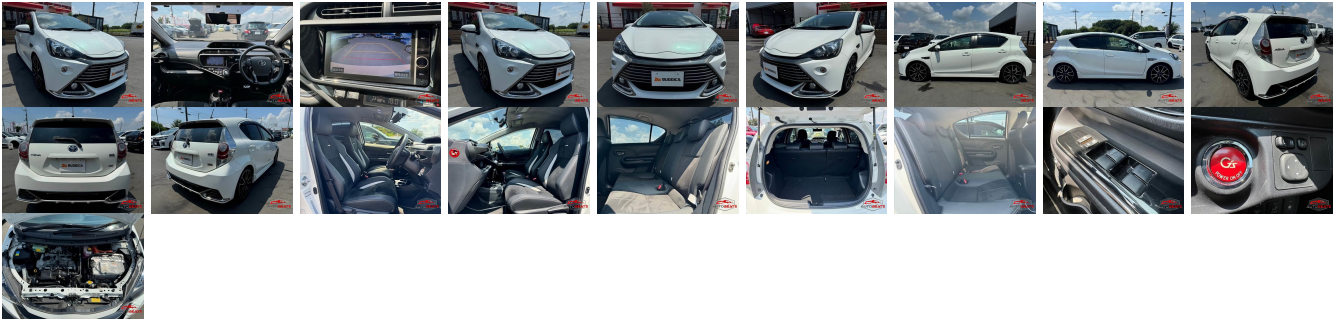

Vehicle Information

AB-7701000

Toyota

First Registration Year: 2010-06
Manufacture Year: 2010-06

Model: Aqua **Chassis No:** NHP10-236**** **Transmission:** Automatic **Exterior:**
Grade: 4.5 **Engine:** **Mileage:** 67,422 **Interior:**
Fuel: Hybrid **Seats:** 5 **Engine Capacity:** 1,500
Drive Train: **Color:** Pearl White

Vehicle Options:

Pwr Steering	Pwr Wind	Pwr Mirrors	Center Lock
Air Cond	Reverse Camera	Pwr Slide Door	Easy Closer
Cruise Control	ABS	Air Bag	Fog Lamps
HID Head Lamps	LED Head Lamps	Spare Key	Remote Key
Push Start	Seat Heater	Pwr Seat	Leather Seat
Floor Mat	Sun Roof	Alloy Wheels	Grill Guard
Rear Wiper	Rear Spoiler	Stereo	Navi/TV
Car CD	Car MD	AUX	Spare Tire
Spare Tire Case	Puncture Repairing Kit	Tool	Jack
Operators Manual	Maint. Record		