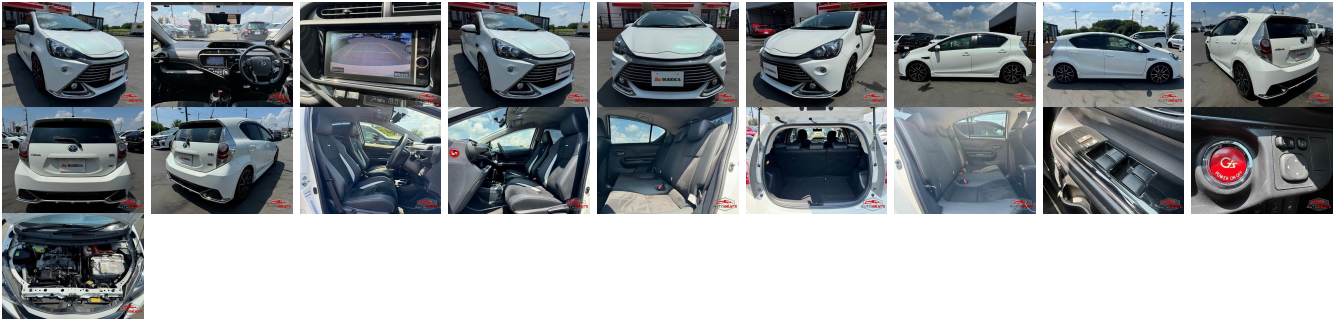

Vehicle Information

AB-7701000

Toyota

First Registration Year: 2010-06
Manufacture Year: 2010-06

Model: Aqua **Chassis No:** NHP10-236**** **Transmission:** Automatic **Exterior:**
Grade: 4.5 **Engine:** **Mileage:** 67,422 **Interior:**
Fuel: Hybrid **Seats:** 5 **Engine Capacity:** 1,500
Drive Train: **Color:** Pearl White