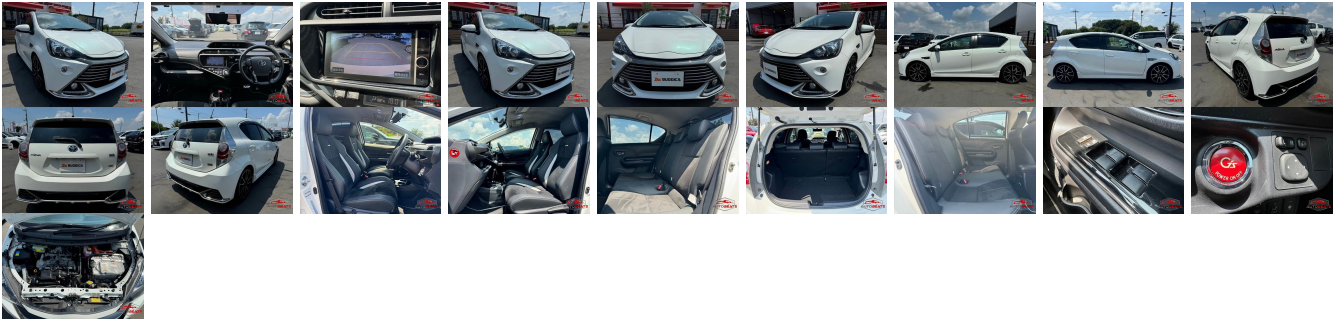

Vehicle Information

AB-7701000

Toyota **First Registration Year:** 2010-06
Manufacture Year: 2010-06

Model: Aqua **Chassis No:** NHP10-236**** **Transmission:** Automatic **Exterior:**
Grade: 4.5 **Engine:** **Mileage:** 67,422 **Interior:**
Fuel: Hybrid **Seats:** 5 **Engine Capacity:** 1,500
Drive Train: **Color:** Pearl White

Vehicle Options:

Pwr Steering	Pwr Wind	Pwr Mirrors	Center Lock
Air Cond	Reverse Camera	Pwr Slide Door	Easy Closer
Cruise Control	ABS	Air Bag	Fog Lamps
HID Head Lamps	LED Head Lamps	Spare Key	Remote Key
Push Start	Seat Heater	Pwr Seat	Leather Seat
Floor Mat	Sun Roof	Alloy Wheels	Grill Guard
Rear Wiper	Rear Spoiler	Stereo	Navi/TV
Car CD	Car MD	AUX	Spare Tire
Spare Tire Case	Puncture Repairing Kit	Tool	Jack
Operators Manual	Maint. Record		