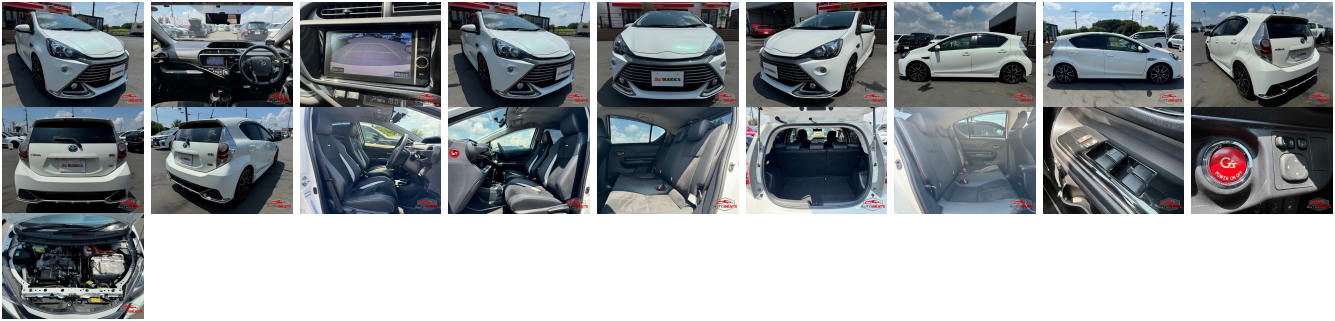

## Vehicle Information

AB-7701000

Toyota **First Registration Year:** 2010-06  
**Manufacture Year:** 2010-06

**Model:** Aqua **Chassis No:** NHP10-236\*\*\*\* **Transmission:** Automatic **Exterior:**  
**Grade:** 4.5 **Engine:** **Mileage:** 67,422 **Interior:**  
**Fuel:** Hybrid **Seats:** 5 **Engine Capacity:** 1,500  
**Drive Train:** **Color:** Pearl White

## Vehicle Options:

Pwr Steering	Pwr Wind	Pwr Mirrors	Center Lock
Air Cond	Reverse Camera	Pwr Slide Door	Easy Closer
Cruise Control	ABS	Air Bag	Fog Lamps
HID Head Lamps	LED Head Lamps	Spare Key	Remote Key
Push Start	Seat Heater	Pwr Seat	Leather Seat
Floor Mat	Sun Roof	Alloy Wheels	Grill Guard
Rear Wiper	Rear Spoiler	Stereo	Navi/TV
Car CD	Car MD	AUX	Spare Tire
Spare Tire Case	Puncture Repairing Kit	Tool	Jack
Operators Manual	Maint. Record		