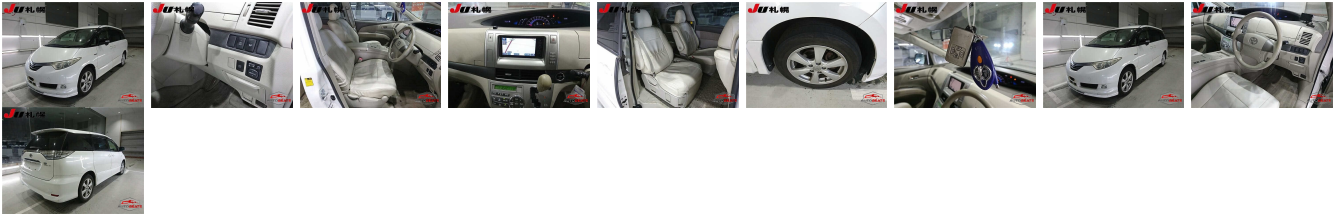

Vehicle Information

AB-660014

TOYOTA ESTIMA

First Registration Year: 2018-02
 Manufacture Year: 2018-02

Model:	2018	Chassis No:	AHR20W	Transmission:	Automatic	Exterior:	-
Grade:	R	Engine:	-	Mileage:	170,000	Interior:	Grey
Fuel:	Hybrid	Seats:	7	Engine Capacity:	9		
Drive Train:	-			Color:	White		

Other Information:

-

Vehicle Options:

Pwr Steering	Pwr Wind	Pwr Mirrors	Center Lock
Air Cond	Reverse Camera	Pwr Slide Door	Easy Closer
Cruise Control	ABS	Air Bag	Fog Lamps
HID Head Lamps	LED Head Lamps	Spare Key	Remote Key
Push Start	Seat Heater	Pwr Seat	Leather Seat
Floor Mat	Sun Roof	Alloy Wheels	Grill Guard
Rear Wiper	Rear Spoiler	Stereo	Navi/TV
Car CD	Car MD	AUX	Spare Tire
Spare Tire Case	Puncture Repairing Kit	Tool	Jack
Operators Manual	Maint. Record		