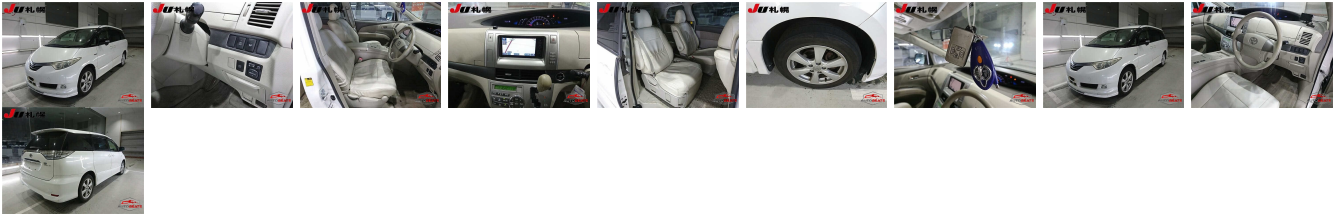

## Vehicle Information

AB-660014

TOYOTA ESTIMA

First Registration Year: 2018-02  
 Manufacture Year: 2018-02

<b>Model:</b>	2018	<b>Chassis No:</b>	AHR20W	<b>Transmission:</b>	Automatic	<b>Exterior:</b>	-
<b>Grade:</b>	R	<b>Engine:</b>	-	<b>Mileage:</b>	170,000	<b>Interior:</b>	Grey
<b>Fuel:</b>	Hybrid	<b>Seats:</b>	7	<b>Engine Capacity:</b>	9		
<b>Drive Train:</b>	-			<b>Color:</b>	White		