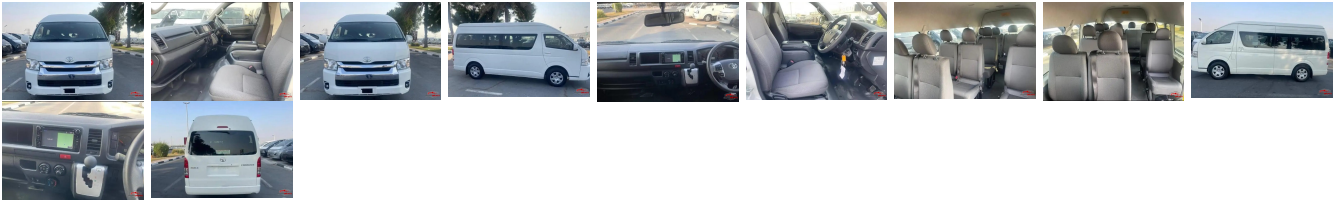

Vehicle Information

AB-7706

Toyota

First Registration Year: 2018-09
Manufacture Year: 2018-09

Model:	Hiace	Chassis No:	GDH223-200****	Transmission:	Automatic	Exterior:
Grade:	4.5			Mileage:	35,311	Interior:
Fuel:	Diesel	Engine:		Engine Capacity:	2,700	
Drive Train:		Seats:	14	Color:	White	

Vehicle Options:

Pwr Steering	Pwr Wind	Pwr Mirrors	Center Lock
Air Cond	Reverse Camera	Pwr Slide Door	Easy Closer
Cruise Control	ABS	Air Bag	Fog Lamps
HID Head Lamps	LED Head Lamps	Spare Key	Remote Key
Push Start	Seat Heater	Pwr Seat	Leather Seat
Floor Mat	Sun Roof	Alloy Wheels	Grill Guard
Rear Wiper	Rear Spoiler	Stereo	Navi/TV
Car CD	Car MD	AUX	Spare Tire
Spare Tire Case	Puncture Repairing Kit	Tool	Jack
Operators Manual	Maint. Record		