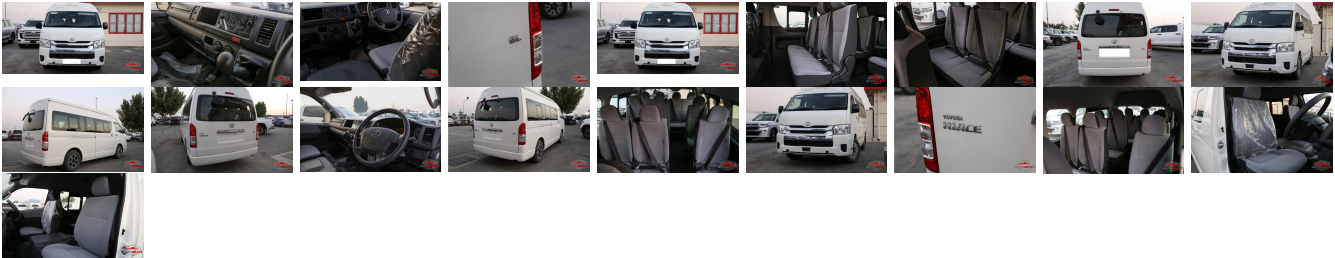

## Vehicle Information

AB-00480

Toyota

**First Registration Year:** 2015-03  
**Manufacture Year:** 2015-03

<b>Model:</b>	Hiace	<b>Chassis No:</b>	KDH227-2501***	<b>Transmission:</b>	Manual	<b>Exterior:</b>
<b>Grade:</b>	5	<b>Engine:</b>		<b>Mileage:</b>	42,294	<b>Interior:</b>
<b>Fuel:</b>	Diesel	<b>Seats:</b>	16	<b>Engine Capacity:</b>	2,500	
<b>Drive Train:</b>				<b>Color:</b>	White	

## Vehicle Options:

Pwr Steering	Pwr Wind	Pwr Mirrors	Center Lock
Air Cond	Reverse Camera	Pwr Slide Door	Easy Closer
Cruise Control	ABS	Air Bag	Fog Lamps
HID Head Lamps	LED Head Lamps	Spare Key	Remote Key
Push Start	Seat Heater	Pwr Seat	Leather Seat
Floor Mat	Sun Roof	Alloy Wheels	Grill Guard
Rear Wiper	Rear Spoiler	Stereo	Navi/TV
Car CD	Car MD	AUX	Spare Tire
Spare Tire Case	Puncture Repairing Kit	Tool	Jack
Operators Manual	Maint. Record		

**\$10,500**