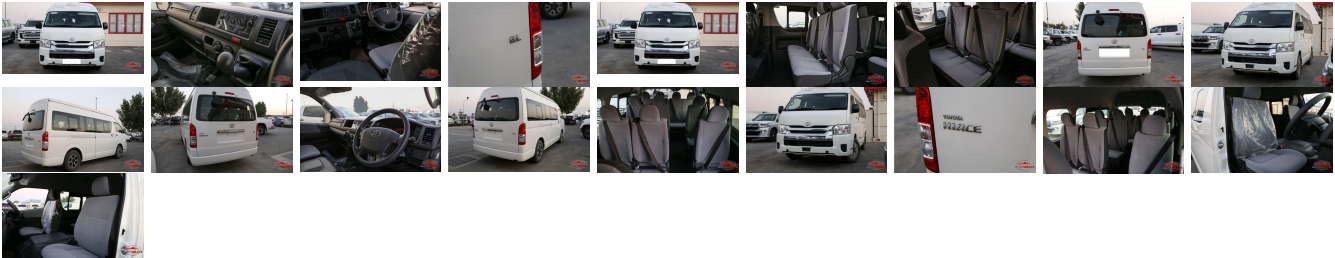

Vehicle Information

AB-00480

Toyota

First Registration Year: 2015-03
Manufacture Year: 2015-03

Model:	Hiace	Chassis No:	KDH227-2501***	Transmission:	Manual	Exterior:
Grade:	5			Mileage:	42,294	Interior:
Fuel:	Diesel	Engine:		Engine Capacity:	2,500	
Drive Train:		Seats:	16	Color:	White	

Vehicle Options:

Pwr Steering	Pwr Wind	Pwr Mirrors	Center Lock
Air Cond	Reverse Camera	Pwr Slide Door	Easy Closer
Cruise Control	ABS	Air Bag	Fog Lamps
HID Head Lamps	LED Head Lamps	Spare Key	Remote Key
Push Start	Seat Heater	Pwr Seat	Leather Seat
Floor Mat	Sun Roof	Alloy Wheels	Grill Guard
Rear Wiper	Rear Spoiler	Stereo	Navi/TV
Car CD	Car MD	AUX	Spare Tire
Spare Tire Case	Puncture Repairing Kit	Tool	Jack
Operators Manual	Maint. Record		