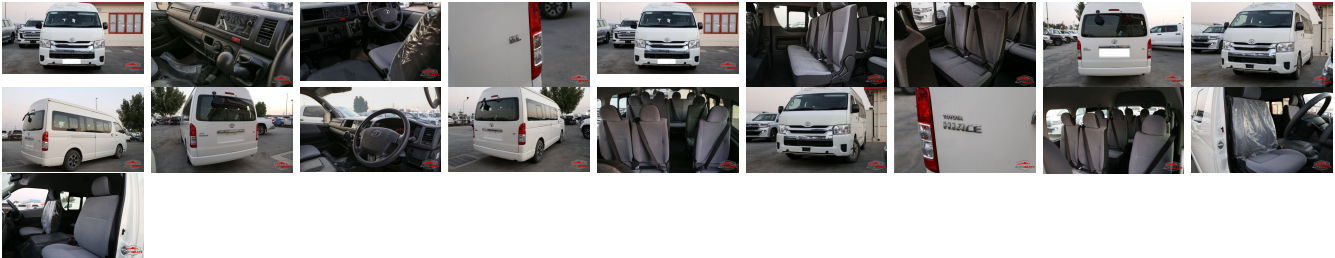

Vehicle Information

AB-00480

Toyota

First Registration Year: 2015-03
Manufacture Year: 2015-03

Model:	Hiace	Chassis No:	KDH227-2501***	Transmission:	Manual	Exterior:
Grade:	5	Engine:		Mileage:	42,294	Interior:
Fuel:	Diesel	Seats:	16	Engine Capacity:	2,500	
Drive Train:		Color:			White	

Vehicle Options:

Pwr Steering	Pwr Wind	Pwr Mirrors	Center Lock
Air Cond	Reverse Camera	Pwr Slide Door	Easy Closer
Cruise Control	ABS	Air Bag	Fog Lamps
HID Head Lamps	LED Head Lamps	Spare Key	Remote Key
Push Start	Seat Heater	Pwr Seat	Leather Seat
Floor Mat	Sun Roof	Alloy Wheels	Grill Guard
Rear Wiper	Rear Spoiler	Stereo	Navi/TV
Car CD	Car MD	AUX	Spare Tire
Spare Tire Case	Puncture Repairing Kit	Tool	Jack
Operators Manual	Maint. Record		