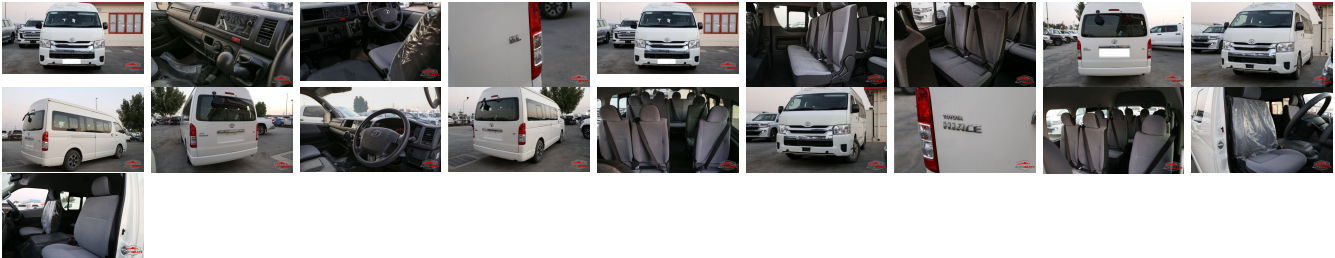

## Vehicle Information

AB-00480

Toyota

**First Registration Year:** 2015-03  
**Manufacture Year:** 2015-03

<b>Model:</b>	Hiace	<b>Chassis No:</b>	KDH227-2501***	<b>Transmission:</b>	Manual	<b>Exterior:</b>	
<b>Grade:</b>	5			<b>Mileage:</b>	42,294	<b>Interior:</b>	
<b>Fuel:</b>	Diesel	<b>Engine:</b>		<b>Engine Capacity:</b>	2,500		
<b>Drive Train:</b>		<b>Seats:</b>	16	<b>Color:</b>	White		

## Vehicle Options:

Pwr Steering	Pwr Wind	Pwr Mirrors	Center Lock
Air Cond	Reverse Camera	Pwr Slide Door	Easy Closer
Cruise Control	ABS	Air Bag	Fog Lamps
HID Head Lamps	LED Head Lamps	Spare Key	Remote Key
Push Start	Seat Heater	Pwr Seat	Leather Seat
Floor Mat	Sun Roof	Alloy Wheels	Grill Guard
Rear Wiper	Rear Spoiler	Stereo	Navi/TV
Car CD	Car MD	AUX	Spare Tire
Spare Tire Case	Puncture Repairing Kit	Tool	Jack
Operators Manual	Maint. Record		

**\$10,500**